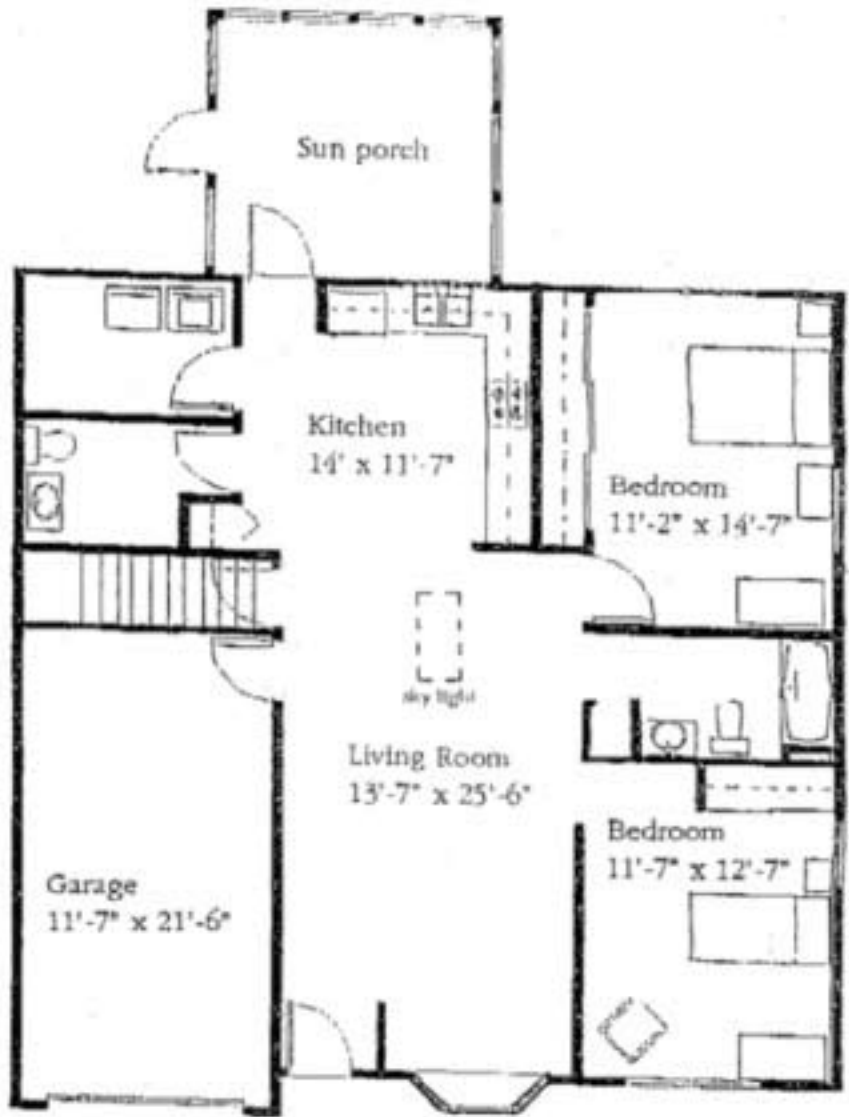

floor plans

TOWNHOMES

BUILDING "F" • 1,368 SQUARE FEET

2748 DEWITT